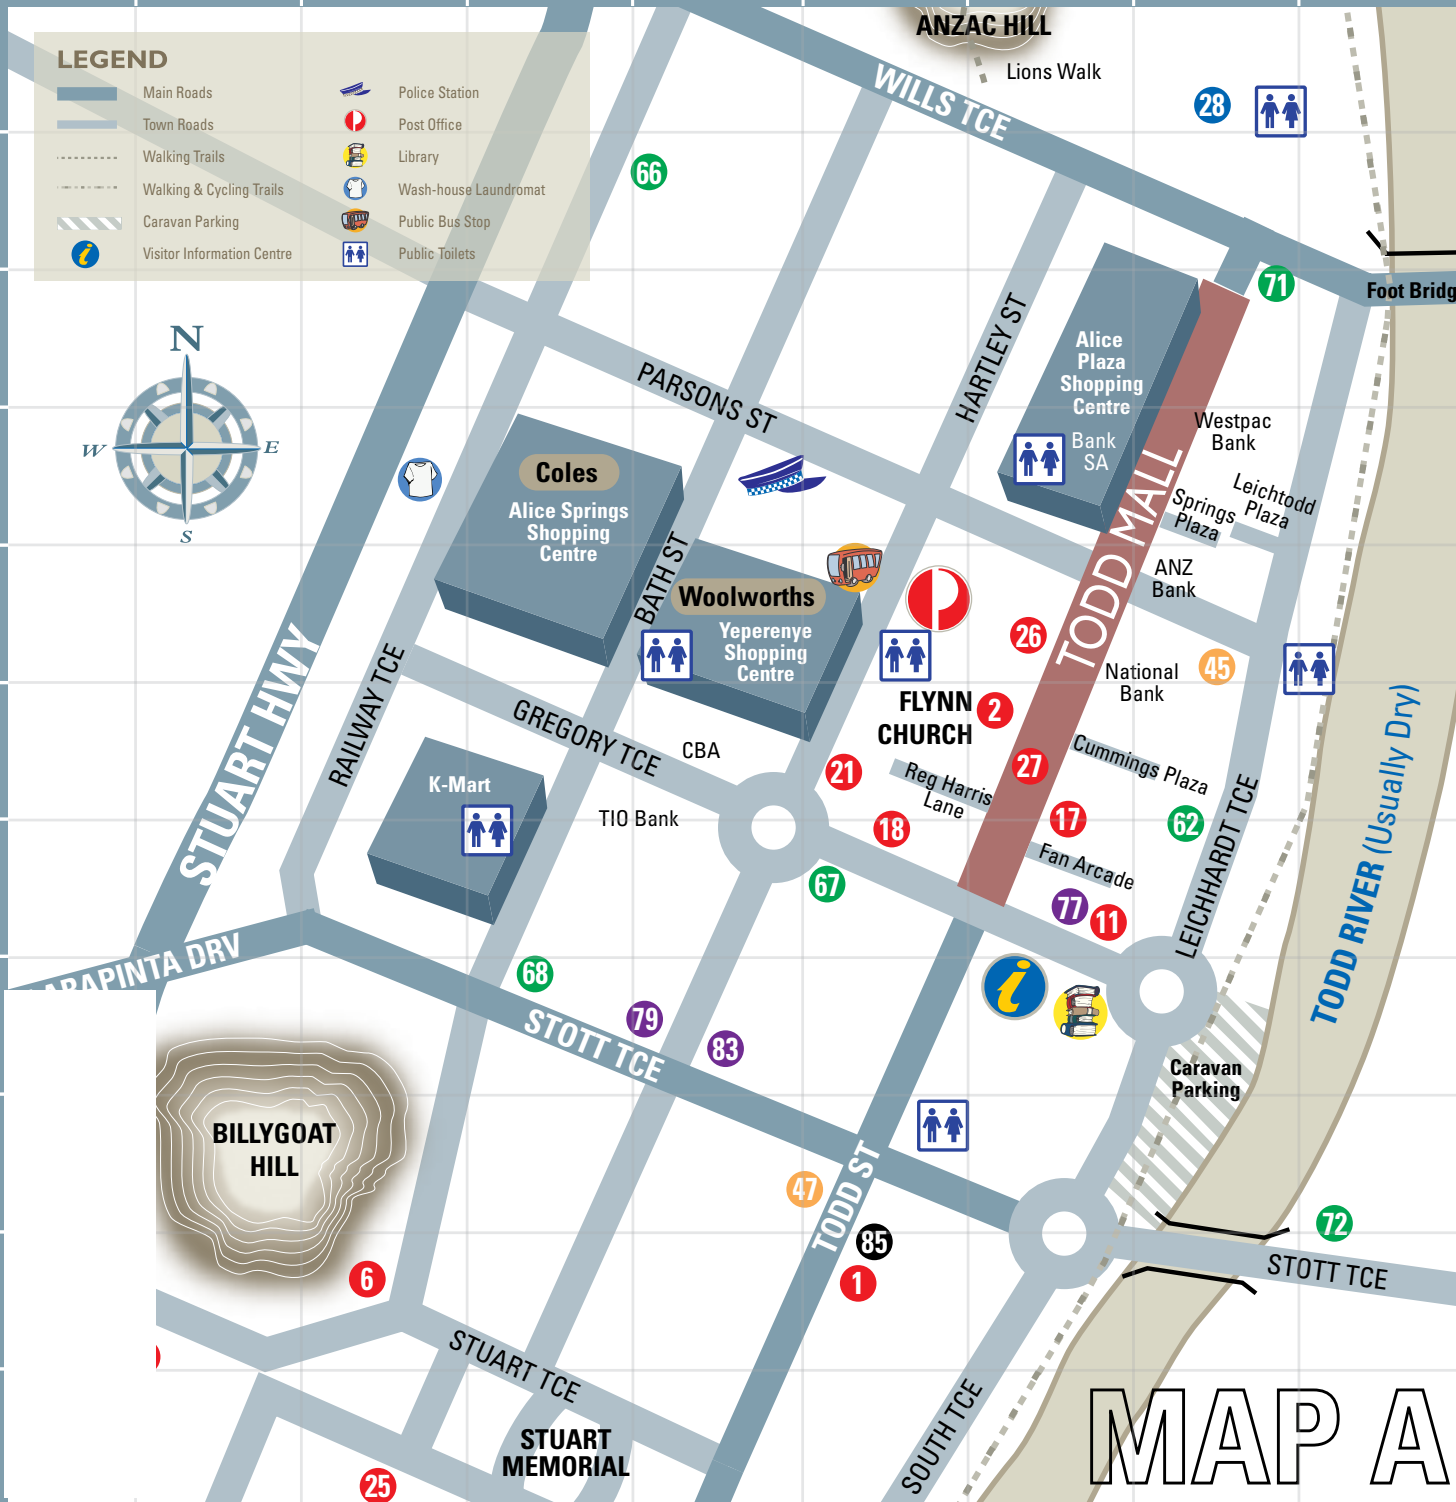

LEGEND

	Main Roads		Police Station
	Town Roads		Post Office
	Walking Trails		Library
	Walking & Cycling Trails		Wash-house Laundromat
	Caravan Parking		Public Bus Stop
	Visitor Information Centre		Public Toilets

MAP A

Below is a list of attractions, activities and entertainment in the Alice Springs region. Please see our activities & attractions section for more information about these major attractions.

ACTIVITIES & ATTRACTIONS

- 1 Aboriginal Australia Art & Culture Centre Map A
- 2 Adelaide House Museum Map A
- 3 Alice Springs Cultural Precinct Map B
 - Central Australian Aviation Museum
- 4 Alice Springs Desert Park Map B
- 5 Alice Springs Golf Club Map B
- 6 Alice Springs Reptile Centre Map A
- 7 Alice Springs RSL Club Map B
- 8 Alice Springs School of the Air Map B
- 9 Alice Springs Telegraph Station Map B
- 10 Alice Springs Turf Club Map B
- 11 Alice Wanderer (pick-up) Map A
- 12 Central Australian Show Society Inc. Map B
- 13 Fred McKay Museum Map B
- 14 Frontier Camel Farm Map B
- 15 Kenworth Truck Museum Map B
- 16 Lasseters Hotel Casino Map B
- 17 Lightning Ridge Opal Mines Map A
- 18 Mbantua Gallery Map A
- 19 National Pioneer Women's Hall of Fame Map A
- 20 National Road Transport Hall of Fame Map B

ENTERTAINMENT

- 28 Anzac Hill Oval Map A
 - 29 Baseball Diamond Map B
 - 30 Basketball Stadium Map B
 - 31 Boxing Stadium Map B
 - 32 Hockey Ground Map B
 - 33 Netball Courts Map B
 - 34 Swimming Pool / Map Skate Park Map B
 - 35 Tennis Courts Map B
 - 36 Velodrome Map B
- ★ Alice Springs Convention Centre Map B