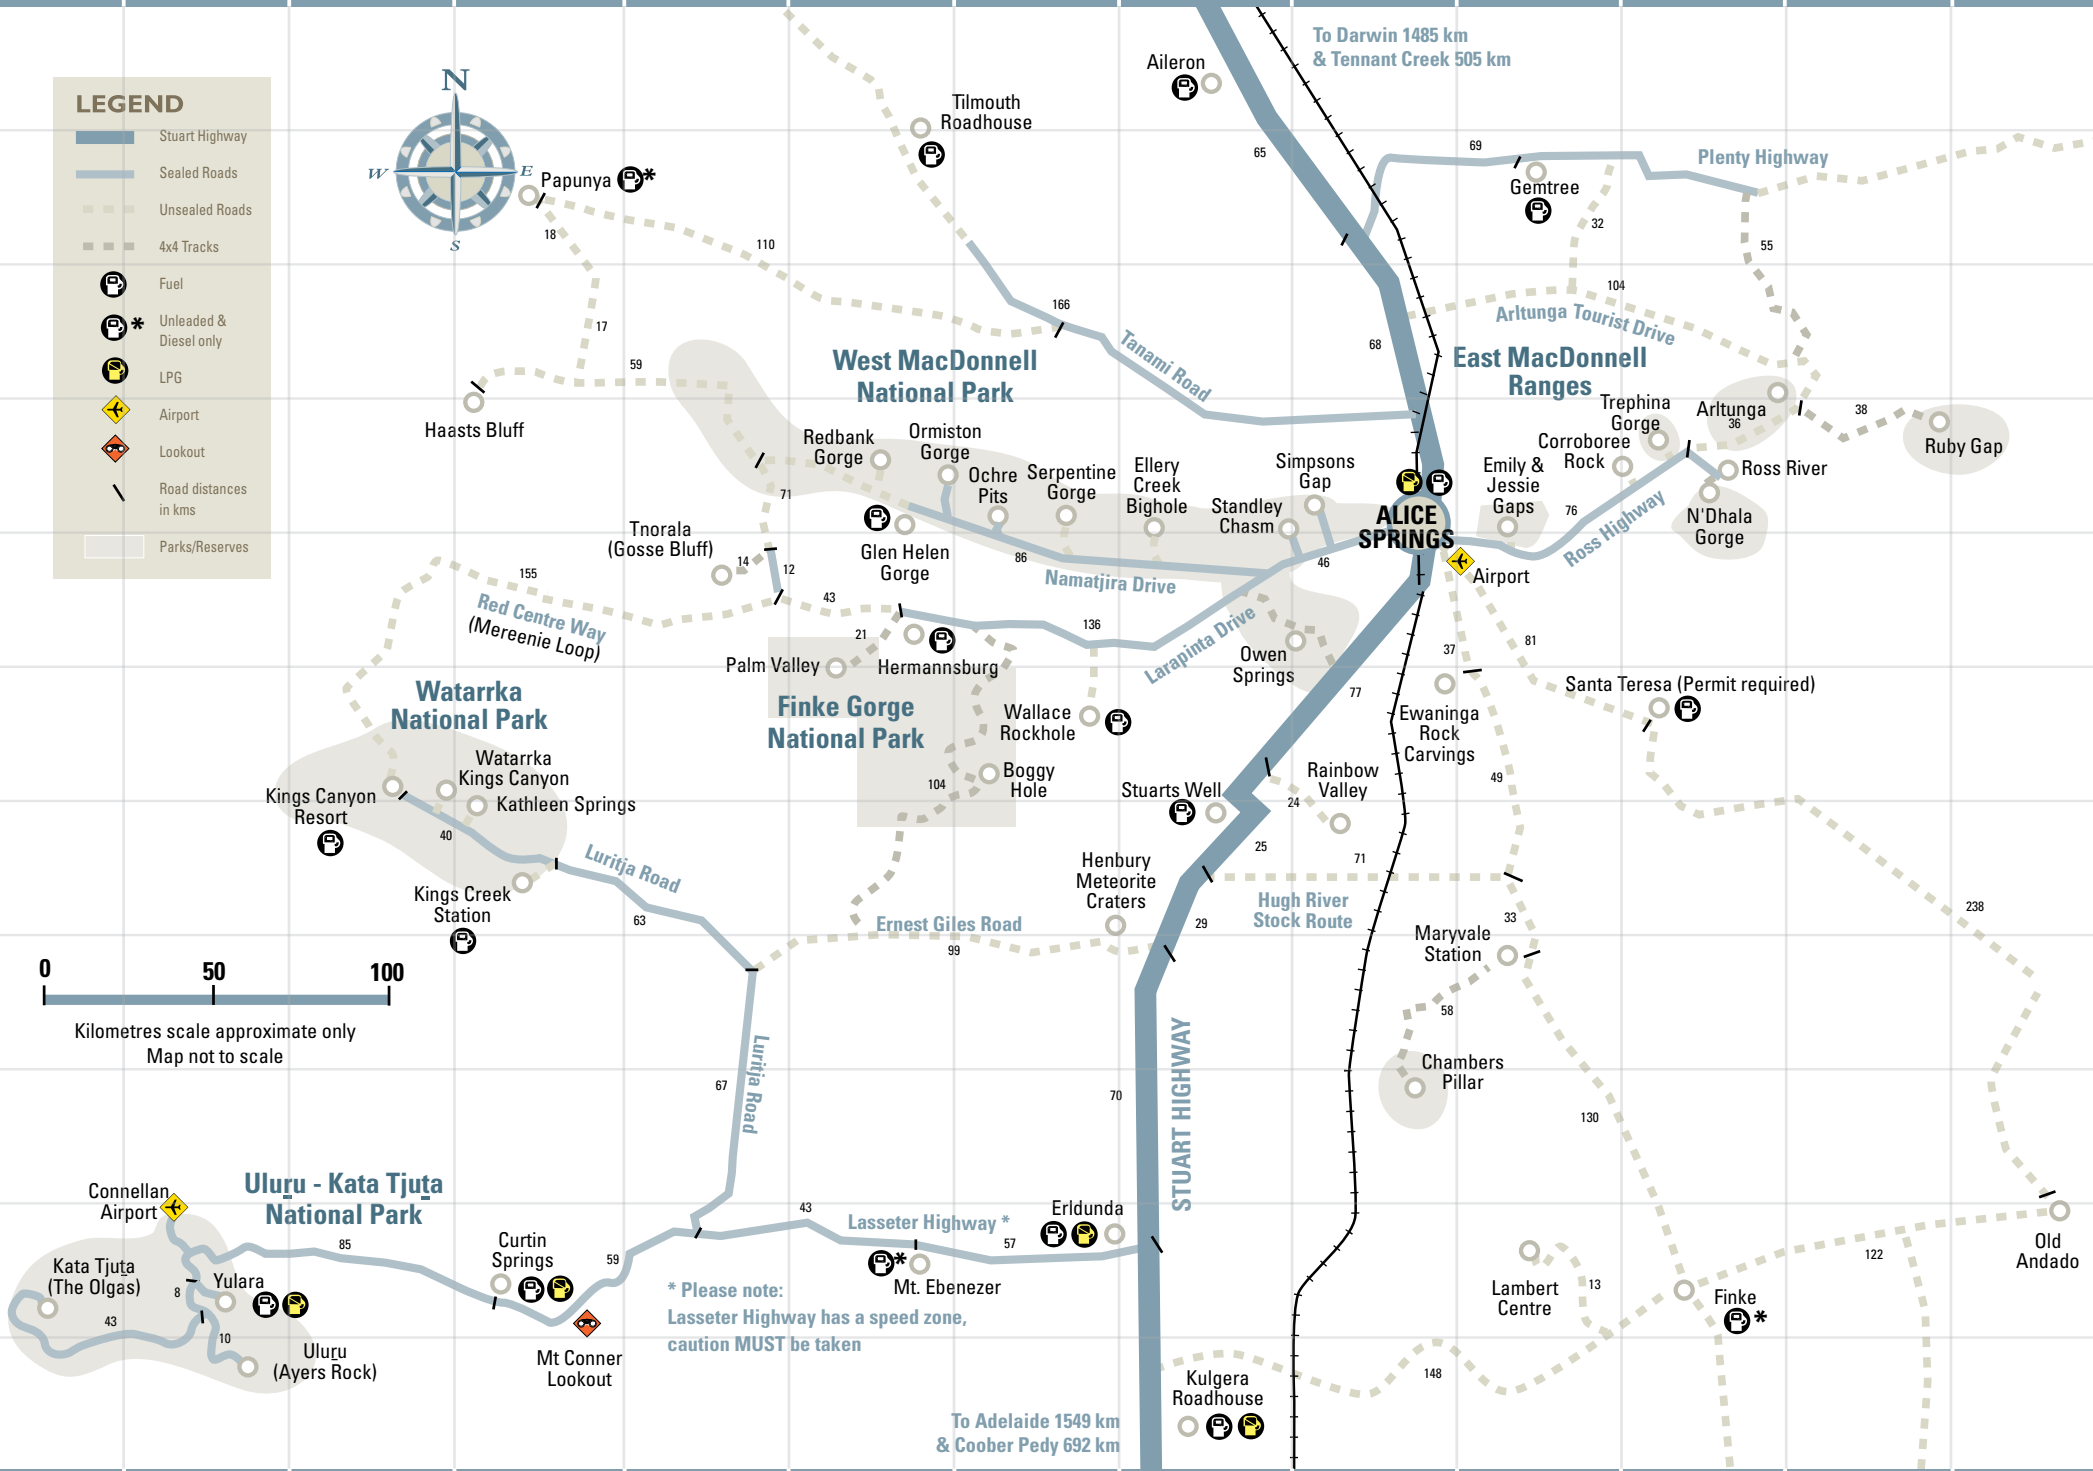

LEGEND

- Stuart Highway
- Sealed Roads
- Unsealed Roads
- 4x4 Tracks
- Fuel
- Unleaded & Diesel only
- LPG
- Airport
- Lookout
- Road distances in kms
- Parks/Reserves

Kilometres scale approximate only
Map not to scale

To Darwin 1485 km
& Tennant Creek 505 km

To Adelaide 1549 km
& Coober Pedy 692 km

* Please note:
Lasseter Highway has a speed zone,
caution MUST be taken